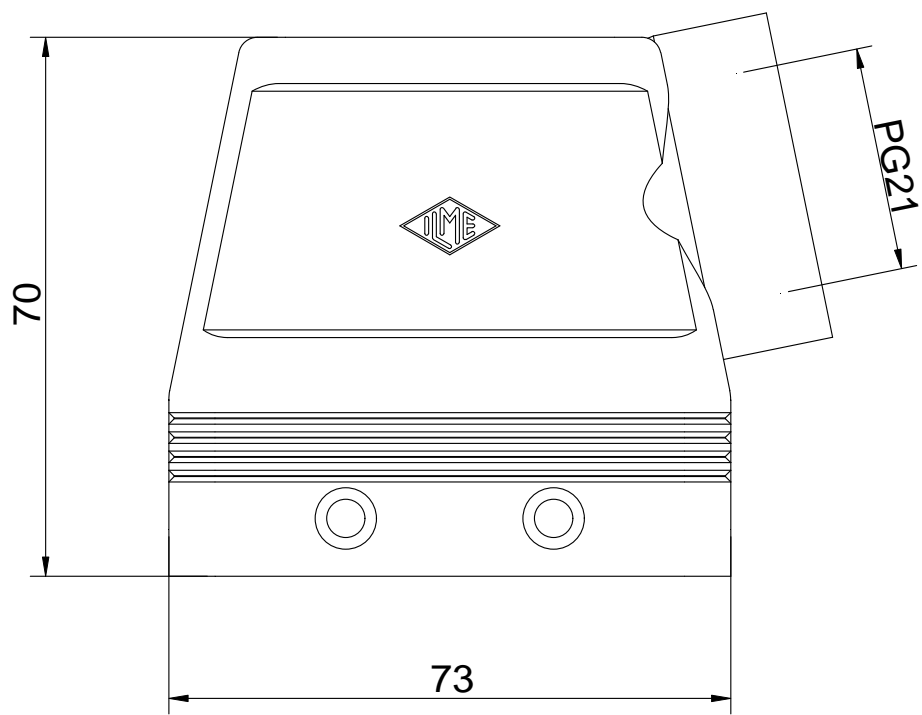

Diritti riservati All rights reserved

Date 14.12.2006	CAOW 10.21		Scale
Sign.	hood side entry PG21 AA		1:1
			