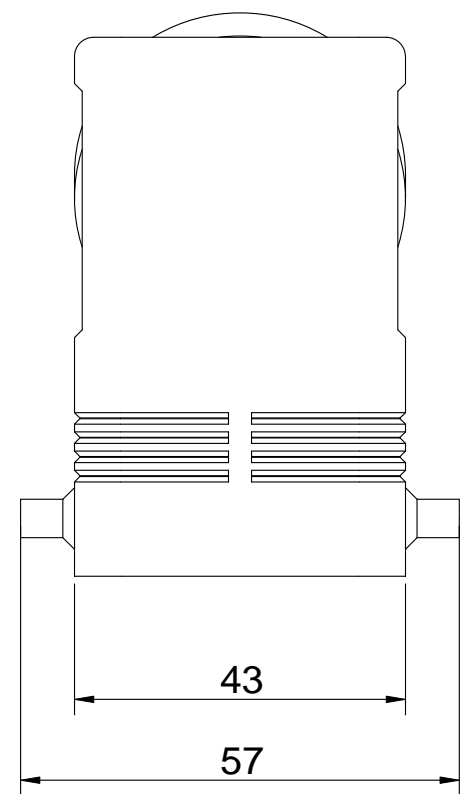

Diritti riservati All rights reserved

Date 14.12.2006	CAOW 10.21		Scale
Sign.	hood side entry PG21 AA		1:1
			