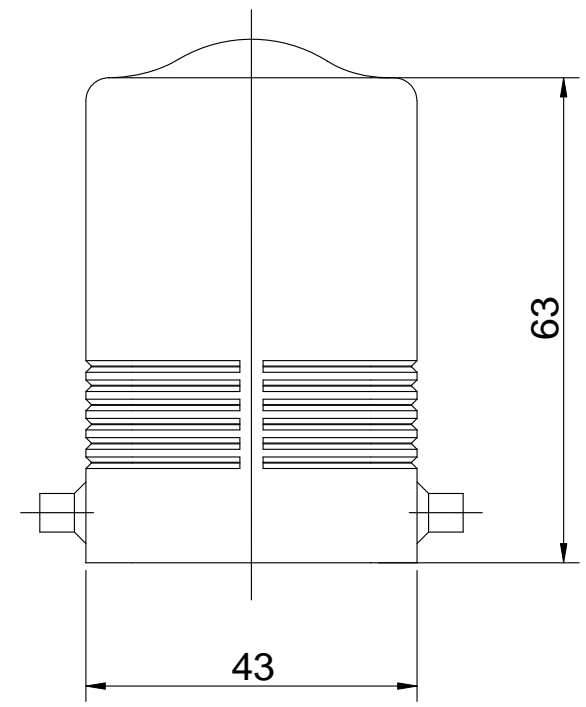

Diritti riservati All rights reserved

Date 10.01.2007	CHOW 16		Scale
Sign.	hood side entry PG21 AA		1:1
			