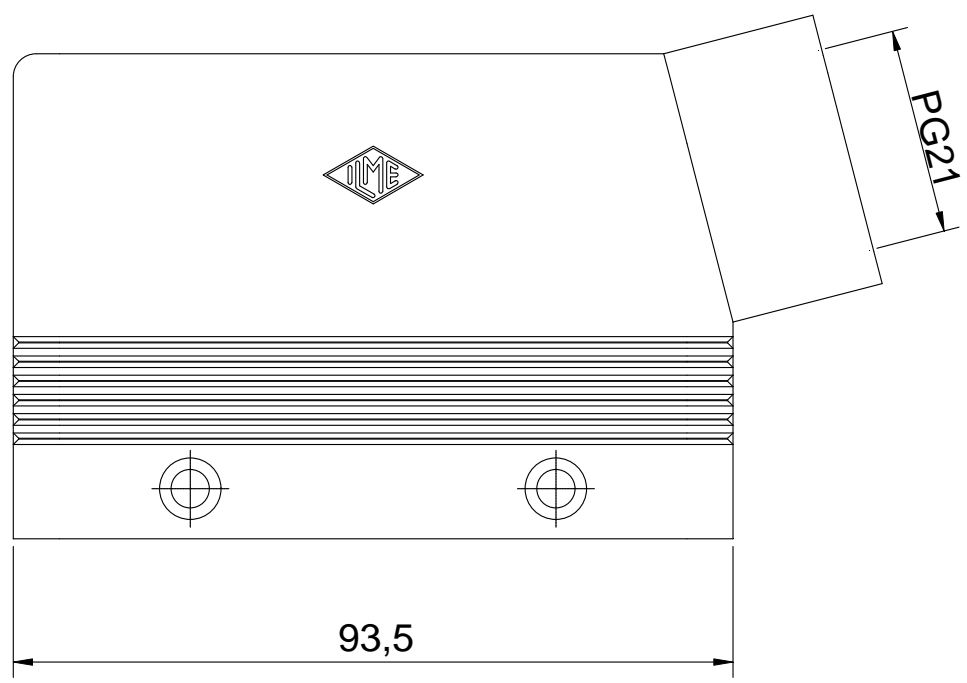

Diritti riservati All rights reserved

Date 10.01.2007	CHOW 16		Scale
Sign.	hood side entry PG21 AA		1:1
			