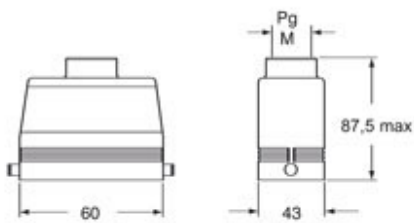

Technical data

Material	metal
IP degree of protection	IP66 (and IP69 DIN 40050 - 9)
Cable entry	Pg21

Further technical details

Weight	229,00 g
---------------	----------

Approvals / Standards

Quality mark	 (type:4/4X/12),  , EAC
Conformity	CQC, CE

Part number

CAVW 06 LG

Catalogue drawings

CAOW L MAOW L

CAVW L MAVW L

CHCW LG

CAVW LG MAVW LG