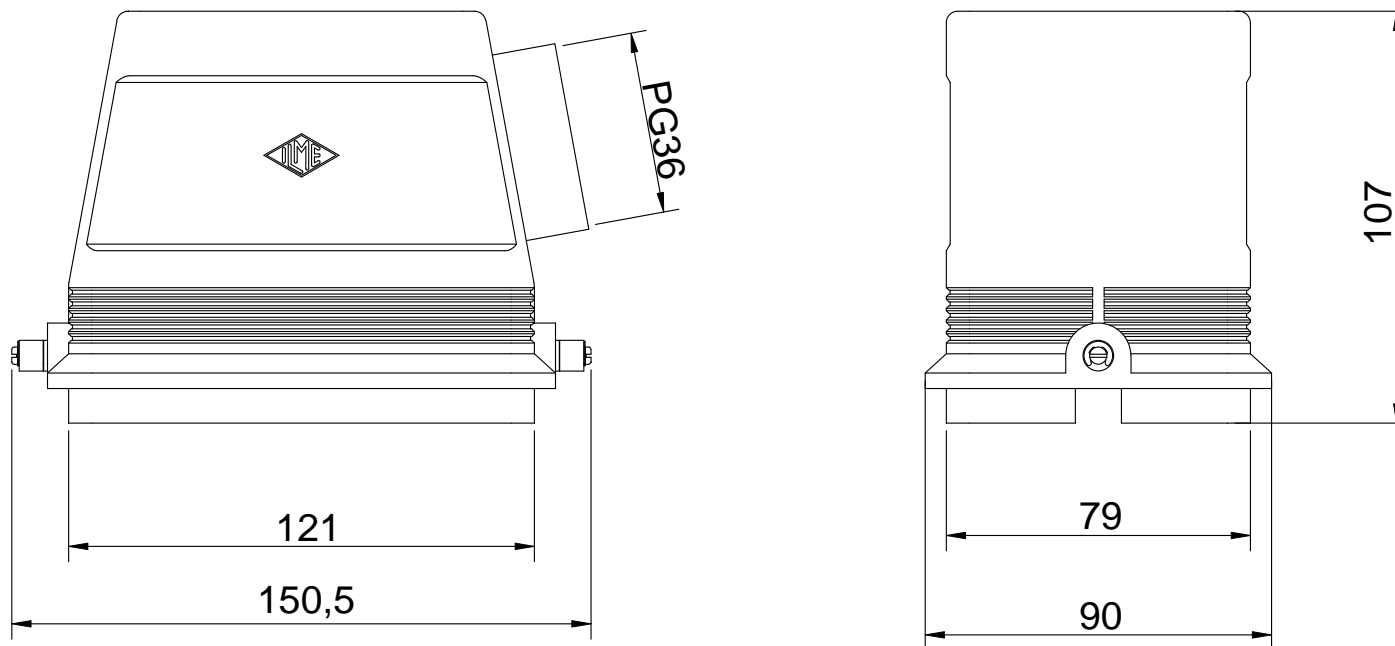

Diritti riservati | All rights reserved

Date 14.12.2006	CHOW 48 L		Scale
Sign.	hood side entry PG36 AA		1:2
			