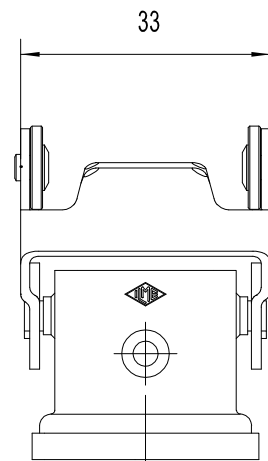

Diritti riservati All rights reserved

Panel cut out

Date 01.03.2017

CKAXW 03 I

Scale

Sign. C. Mainini

metal bulkhead housing steel 1 lev.

1:1