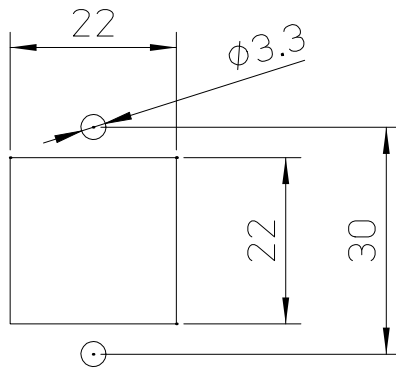

Diritti riservati All rights reserved

Panel cut out

Date 01.03.2017

CKAXW 03 I

Scale

Sign. C. Mainini

metal bulkhead housing steel 1 lev.

1:1