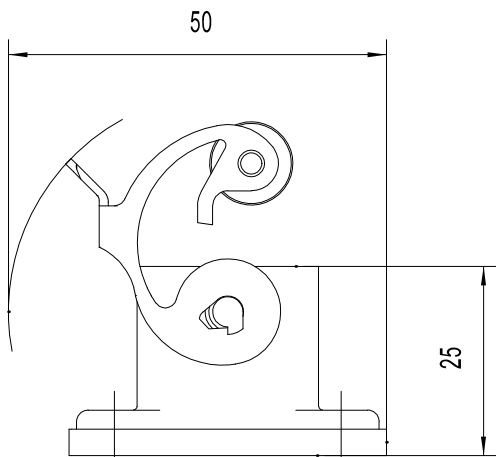

Diritti riservati All rights reserved

Panel cut out

Date 01.03.2017

CKAXW 03 I

Scale

Sign. C. Mainini

metal bulkhead housing steel 1 lev.

1:1