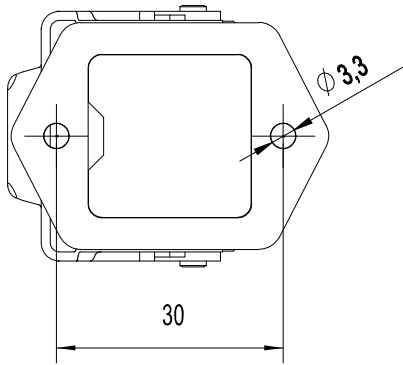

Diritti riservati All rights reserved

Panel cut out

Date 01.03.2017

CKAXW 03 I

Scale

Sign. C. Mainini

metal bulkhead housing steel 1 lev.

1:1