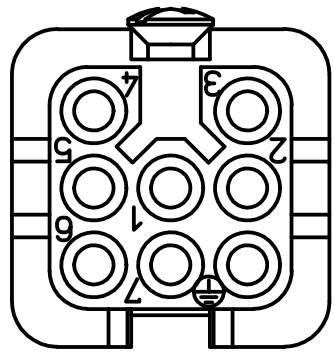

Diritti riservati All rights reserved

dimensions in mm
Date 15/07/16
Sign. D. Bonino

CDF 07 N
Female insert, crimp, 07P 10A 250V.

Scale 2:1