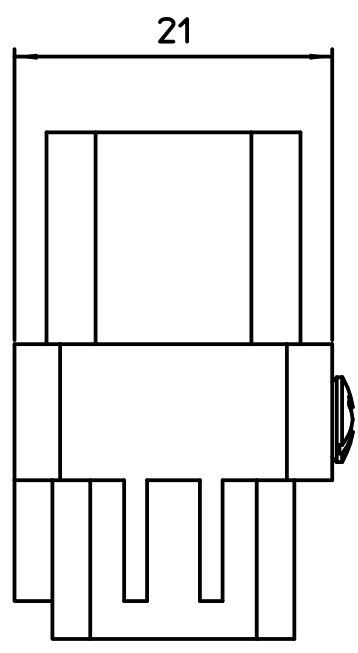

Diritti riservati All rights reserved

dimensions in mm
Date 15/07/16
Sign. D. Bonino

CDF 07 N
Female insert, crimp, 07P 10A 250V.

Scale 2:1