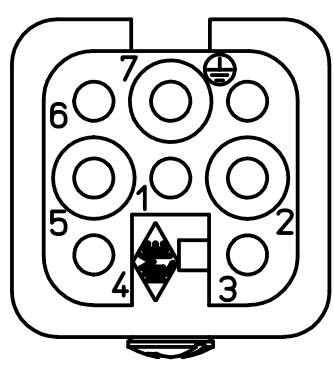

Diritti riservati All rights reserved

dimensions in mm
Date 15/07/16
Sign. D. Bonino

CDF 07 N
Female insert, crimp, 07P 10A 250V.

Scale 2:1