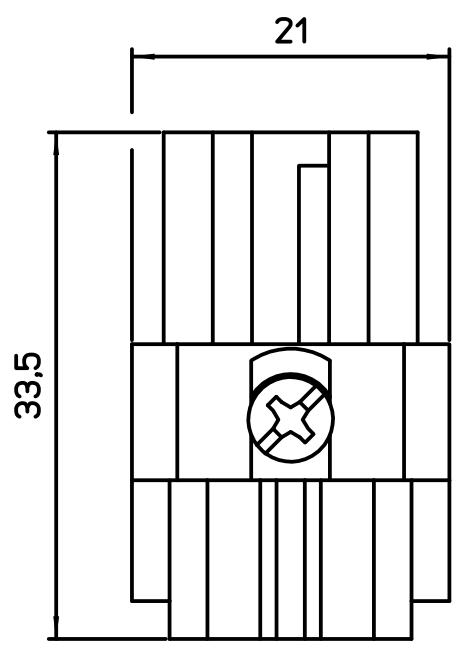

Diritti riservati All rights reserved

dimensions in mm
Date 15/07/16
Sign. D. Bonino

CDF 07 N
Female insert, crimp, 07P 10A 250V.

Scale 2:1