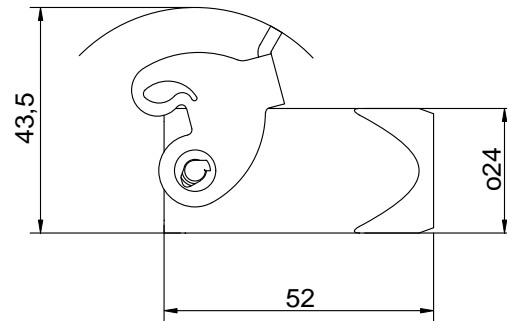

Diritti riservati All rights reserved

Date	23.10.2006	CK 03 VGNS	Scale	
Sign.		insul.hood,steel 1 lev.,side entry PG11	11:1	