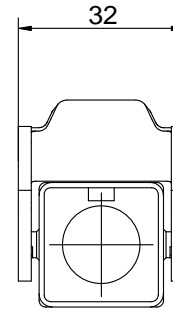

Diritti riservati All rights reserved

Date	23.10.2006	CK 03 VGNS	Scale	
Sign.		insul.hood,steel 1 lev.,side entry PG11	11:1	