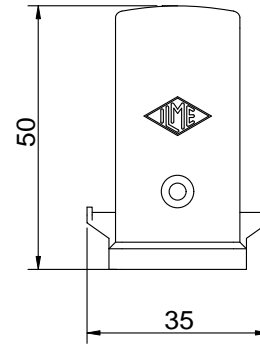

Diritti riservati All rights reserved

Date	23.10.2006	CK 03 VANS	Scale	
Sign.		insulating hood side entry Pg11	1:1	