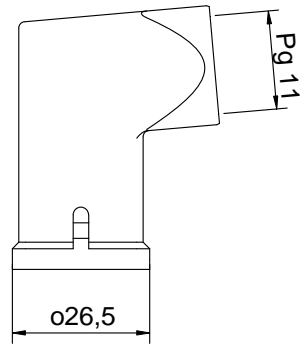

Diritti riservati All rights reserved

Date	23.10.2006	CK 03 VANS	Scale	
Sign.		insulating hood side entry Pg11	1:1	