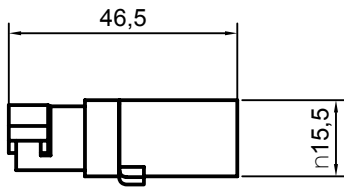

Diritti riservati All rights reserved

Date 29.11.2006	CX 01 BM	Scale	
Sign.	male shielded conn., crimp, 01P 10A 50V	1:1	