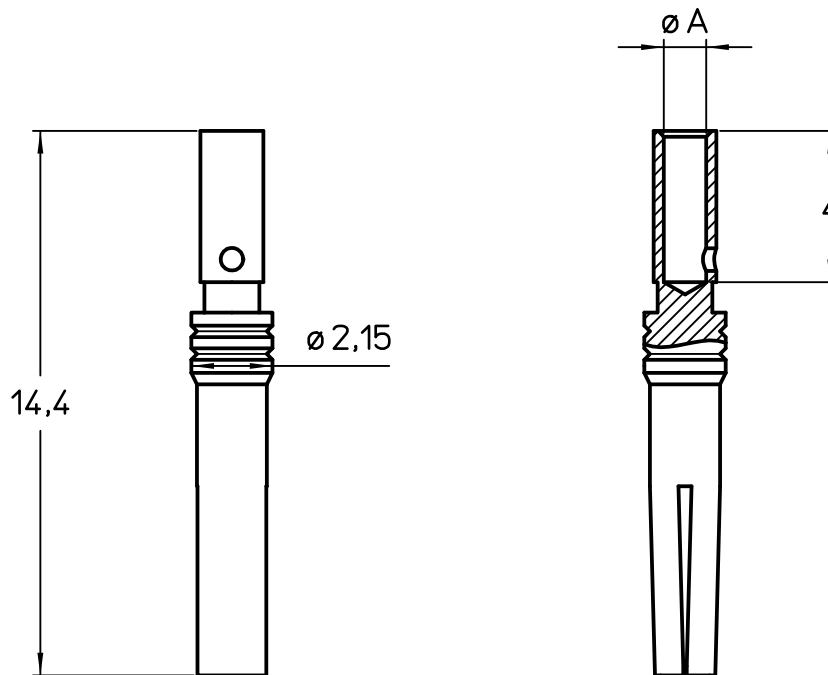

Diritti riservati All rights reserved

PART NUMBERS GOLD PLATED	$\varnothing A$ mm	WIRE GAUGE		IDENTIFICATION	STRIPPING LENGTH mm
		mm ²	AWG		
CIFD 0.2	0,64	0,08-0,20	28-24	without groove	4,0
CIFD 0.3	0,90	0,13-0,32	26-22	1	
CIFD 0.5	1,12	0,32-0,52	22-20	2	

Date	10/06/09		
Sign.	T.Tedeschi	CIFD female crimp contact 5A	Scale 5:1
			