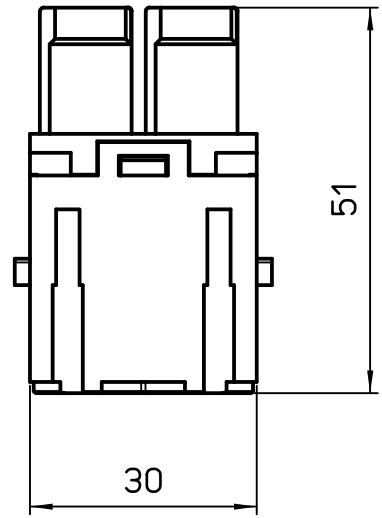

Diritti riservati All rights reserved

Date	14/09/10
Sign.	Radice

CX 02 7F
female modular, crimp, 2P 70A 1000V

Scale
1:1