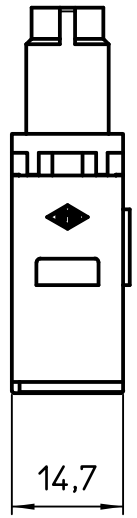

Diritti riservati All rights reserved

Date	14/09/10
Sign.	Radice

CX 02 7F
female modular, crimp, 2P 70A 1000V

Scale
1:1