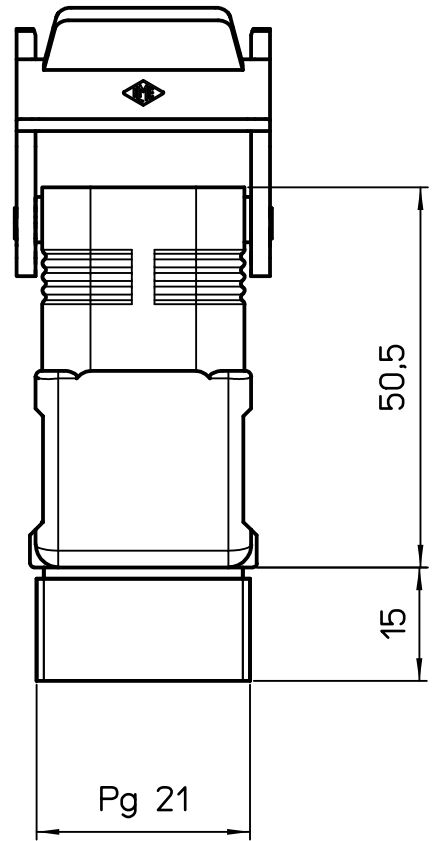

Diritti riservati All rights reserved

Date	16/03/09	CQ 08 VG	Scale
Sign.	N. Visentin	plastic hood top entry PG 21 with lever	1:1
			