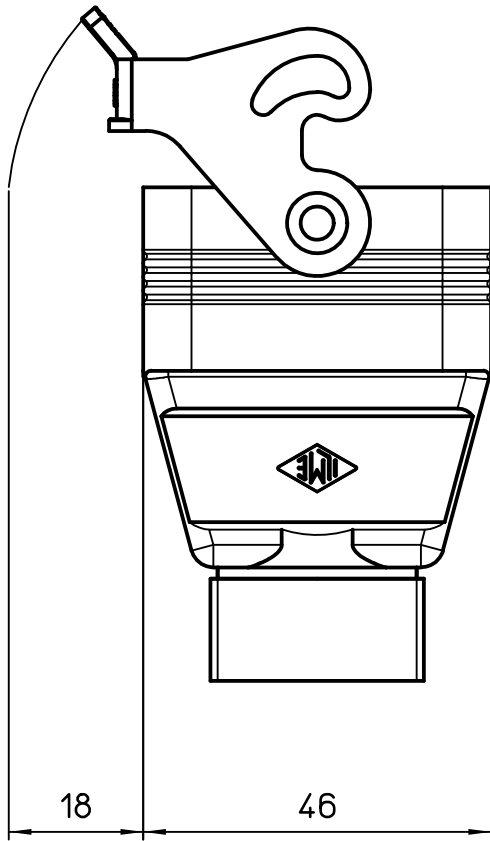

Diritti riservati All rights reserved

Date	16/03/09	CQ 08 VG	Scale
Sign.	N. Visentin	plastic hood top entry PG 21 with lever	1:1
			