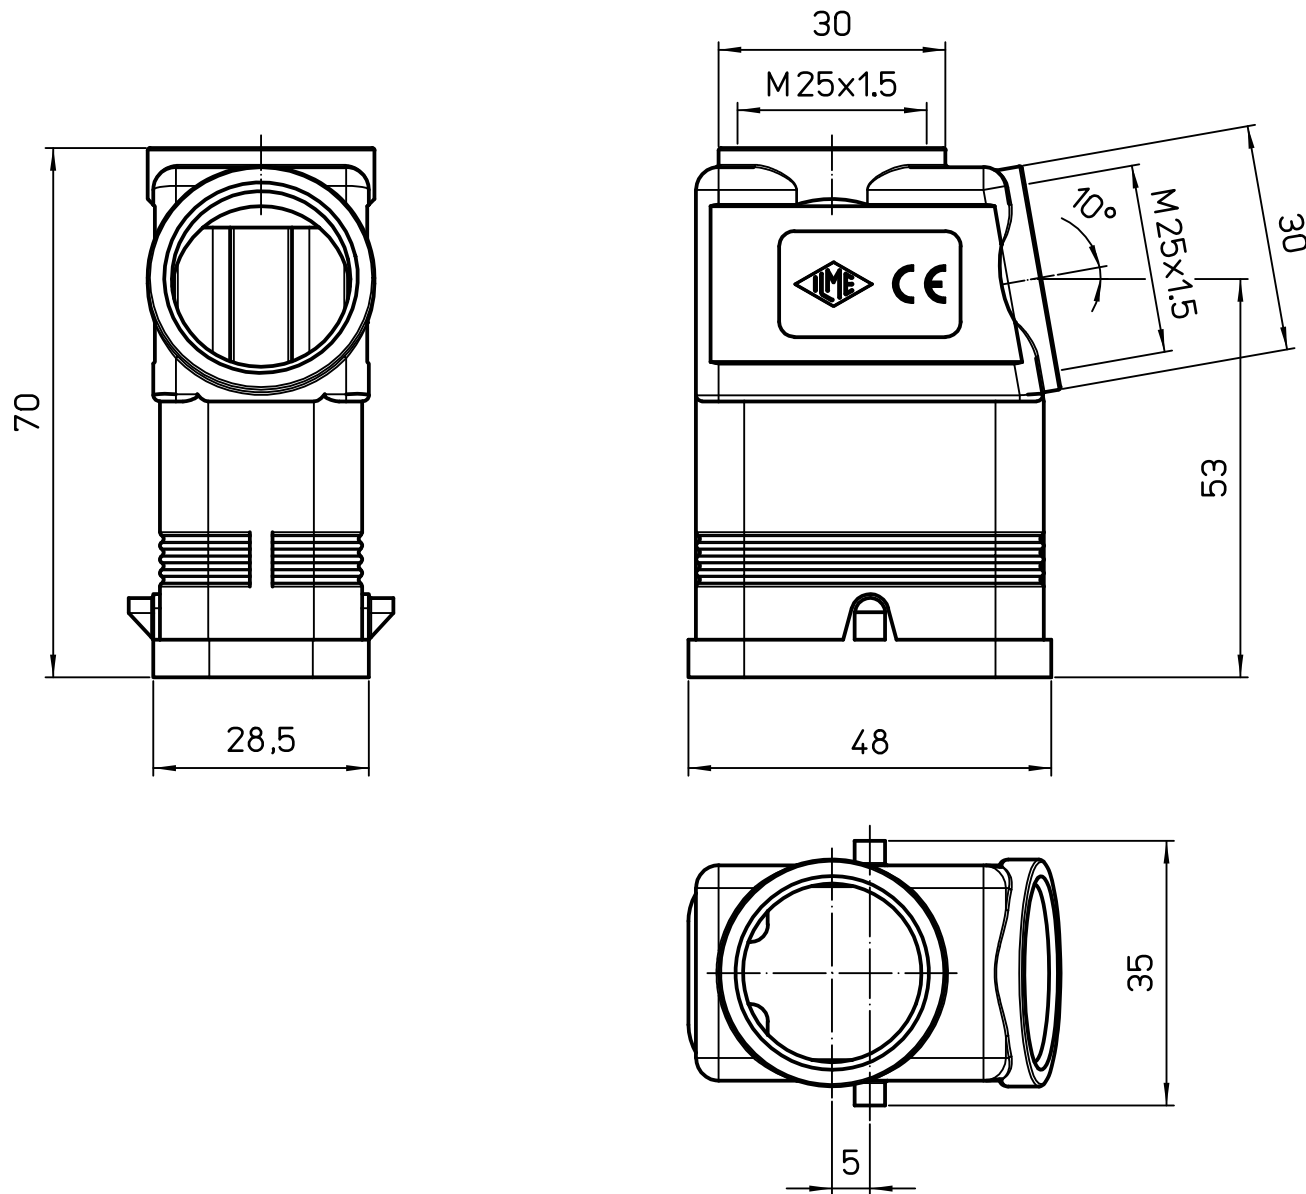

Diritti riservati All rights reserved

dimensions in mm	MQ 08 VO225	Scale	
Date 28/04/14	Plastic hood with double entry top and side M25	1:1	
Sign. Radice			