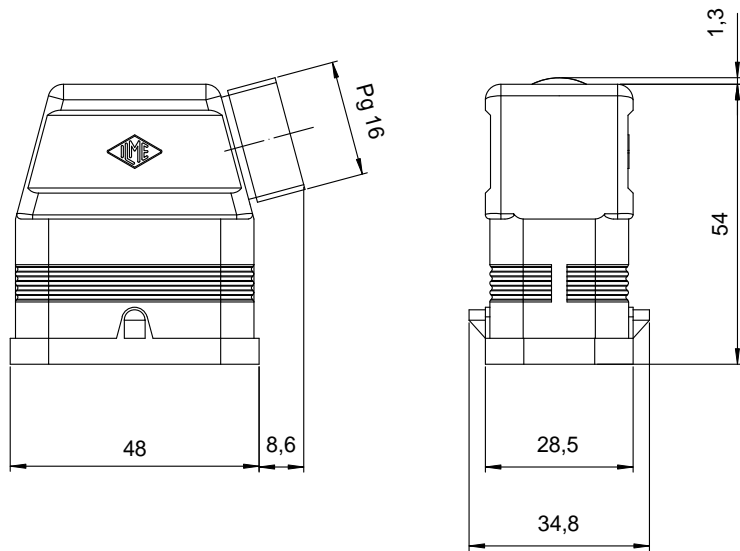

Diritti riservati All rights reserved

dimensions in mm CQ 08 VA

Date 20/06/14
Sign Radice

Plastic hood, side entry PG16

Scale
1:1