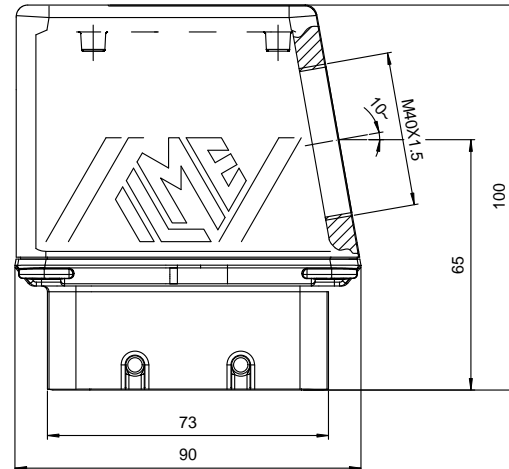

Diritti riservati

All rights reserved

06.07.20	MBO 10.40	Scale	
©.Meraffi	hood with side entry M401	401	