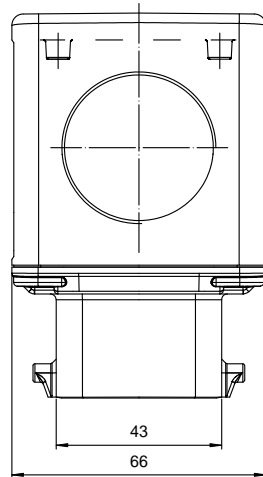

Diritti riservati

All rights reserved

06.07.20	MBO 10.40	Scale	
©.Meraffi	hood with side entry M401	401	