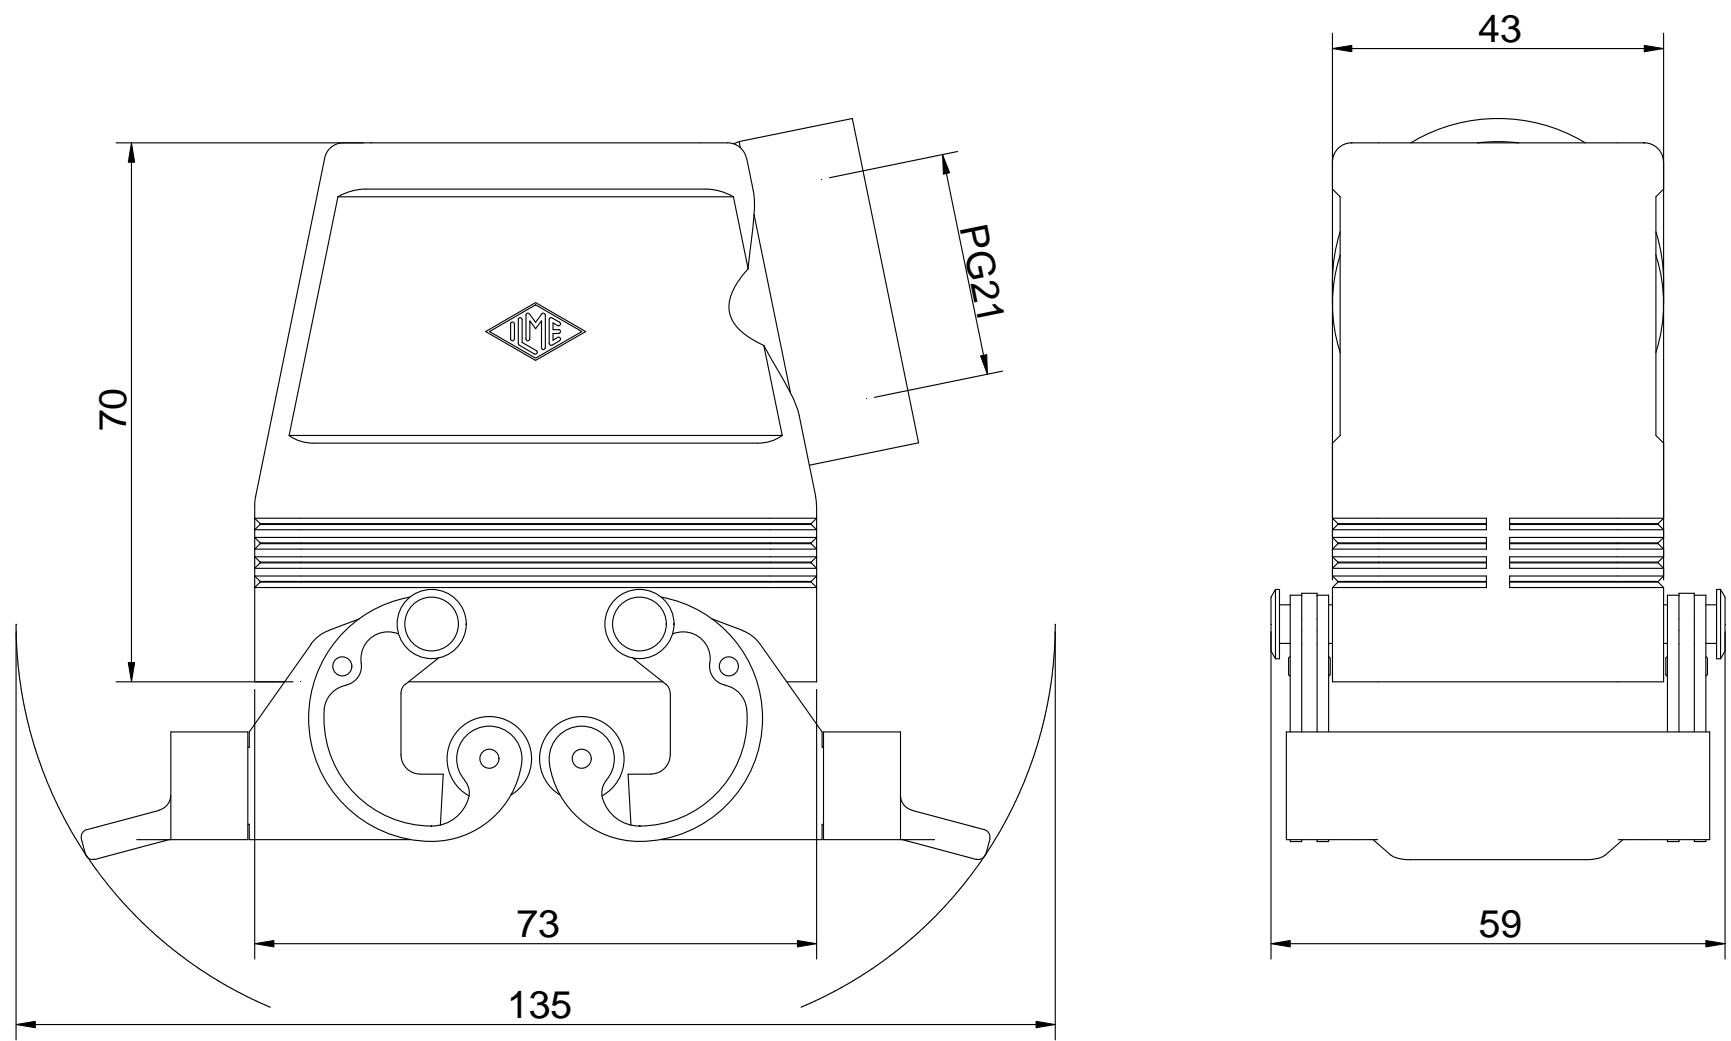

Diritti riservati All rights reserved

Date 14.12.2006	CAO 10 X		Scale
Sign.	hood side entry with 2 lev. PG21		1:1
			